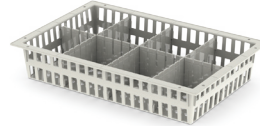

## BELOW ARE AVAILABLE MODULES, DIVIDERS AND ACCESSORIES

STANDARD Storage (thermoplastic polymers):

**CREAM MODULES** ABS

Tray 5cm (2") Deep  
**T054060**

Tray 10cm (4") Deep  
**T104060**

Basket 10cm (4") Deep  
**B104060**

Basket 20cm (8") Deep  
**B204060**

**CLEAR PLASTIC MODULES** Polycarbonate

Tray 5cm (2") Deep  
**T054060PC**

Tray 10cm (4") Deep  
**T104060PC**

Basket 20cm (8") Deep  
**B204060PC**

Tray 20cm (8") Deep  
**T204060PC**