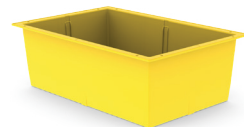

Basket 20cm (8") Deep  
**B204060**

**CLEAR PLASTIC MODULES** Polycarbonate

Tray 5cm (2") Deep  
**T054060PC**

Tray 10cm (4") Deep  
**T104060PC**

Basket 20cm (8") Deep  
**B204060PC**

Tray 20cm (8") Deep  
**T204060PC**

**GREEN MODULES**

INFECTION CONTROL storage (ABS with antibacterial agents):

Tray 10cm (4") Deep  
**T104060ND-AM**

Tray 10cm (4") Deep  
**T104060-AM**

Tray 20cm (8") Deep  
**T204060-AM**

**YELLOW MODULES**

STERILE Storage (can be cleaned and disinfected at high temperature):

Tray 10cm (4") Deep  
**T104060ND HR**

Tray 20cm (8") Deep  
**T204060HR**