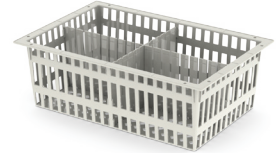

## BELOW ARE AVAILABLE MODULES, DIVIDERS AND ACCESSORIES

STANDARD Storage (thermoplastic polymers):

**CREAM MODULES** ABS

Tray 5cm (2") Deep  
**T054060**

Tray 10cm (4") Deep  
**T104060**

Basket 10cm (4") Deep  
**B104060**

Basket 20cm (8") Deep  
**B204060**

**CLEAR PLASTIC MODULES** Polycarbonate

Tray 5cm (2") Deep  
**T054060PC**

Tray 10cm (4") Deep  
**T104060PC**

Basket 20cm (8") Deep  
**B204060PC**

Tray 20cm (8") Deep  
**T204060PC**