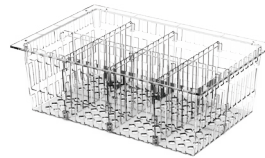

## BELOW ARE AVAILABLE MODULES, DIVIDERS AND ACCESSORIES

STANDARD Storage (thermoplastic polymers):

**CREAM MODULES** ABS

Tray 5cm (2") Deep  
**T054060**

Tray 10cm (4") Deep  
**T104060**

Basket 10cm (4") Deep  
**B104060**

Basket 20cm (8") Deep  
**B204060**

**CLEAR PLASTIC MODULES** Polycarbonate

Tray 5cm (2") Deep  
**T054060PC**

Tray 10cm (4") Deep  
**T104060PC**

Basket 20cm (8") Deep  
**B204060PC**

Tray 20cm (8") Deep  
**T204060PC**

STERILE Storage (can be cleaned and disinfected at high temperature):

Tray 10cm (4") Deep  
**T104060ND HR**

Tray 20cm (8") Deep  
**T204060HR**